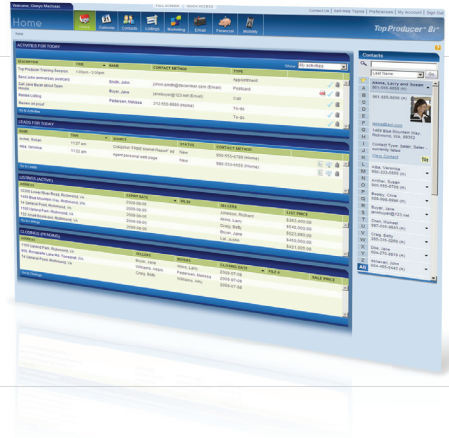

PRODUCT INFO:

Top Producer® 8i:

The most comprehensive and easy-to-use sales and marketing system ever developed for Realtors®. Featuring instant, virtually-anywhere access to all relevant customer and prospect information, Top Producer 8i helps you provide the immediate response and regular contact that today's buyers and sellers demand.